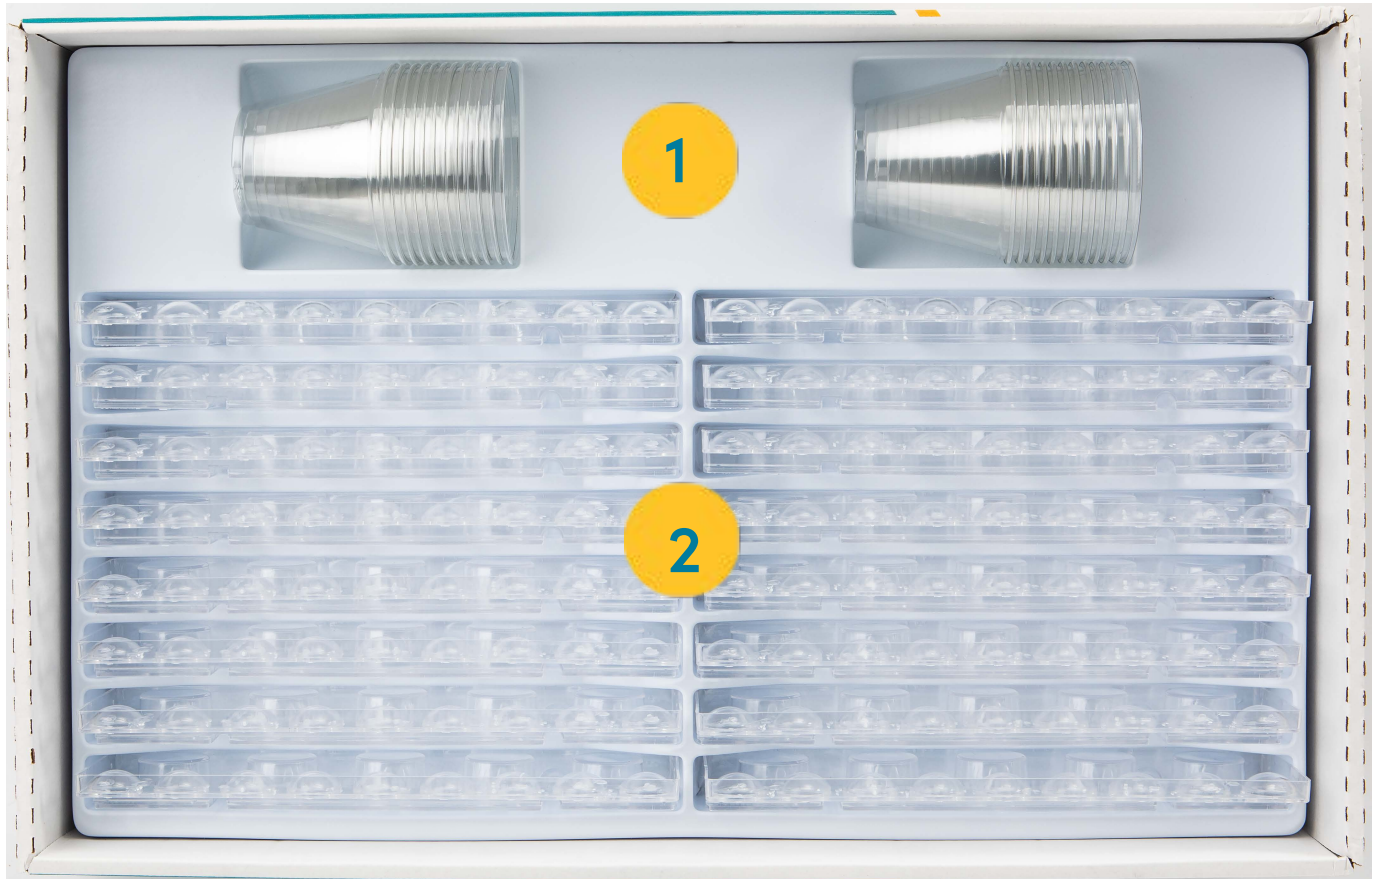

Earth's Resources Drawer 5

Third Edition

Earth's Resources Drawer 5

No.	Description	Item No.
1.	Plastic cups, 9 oz	TW-9CX16
2.	SEPUP Trays	CT-001