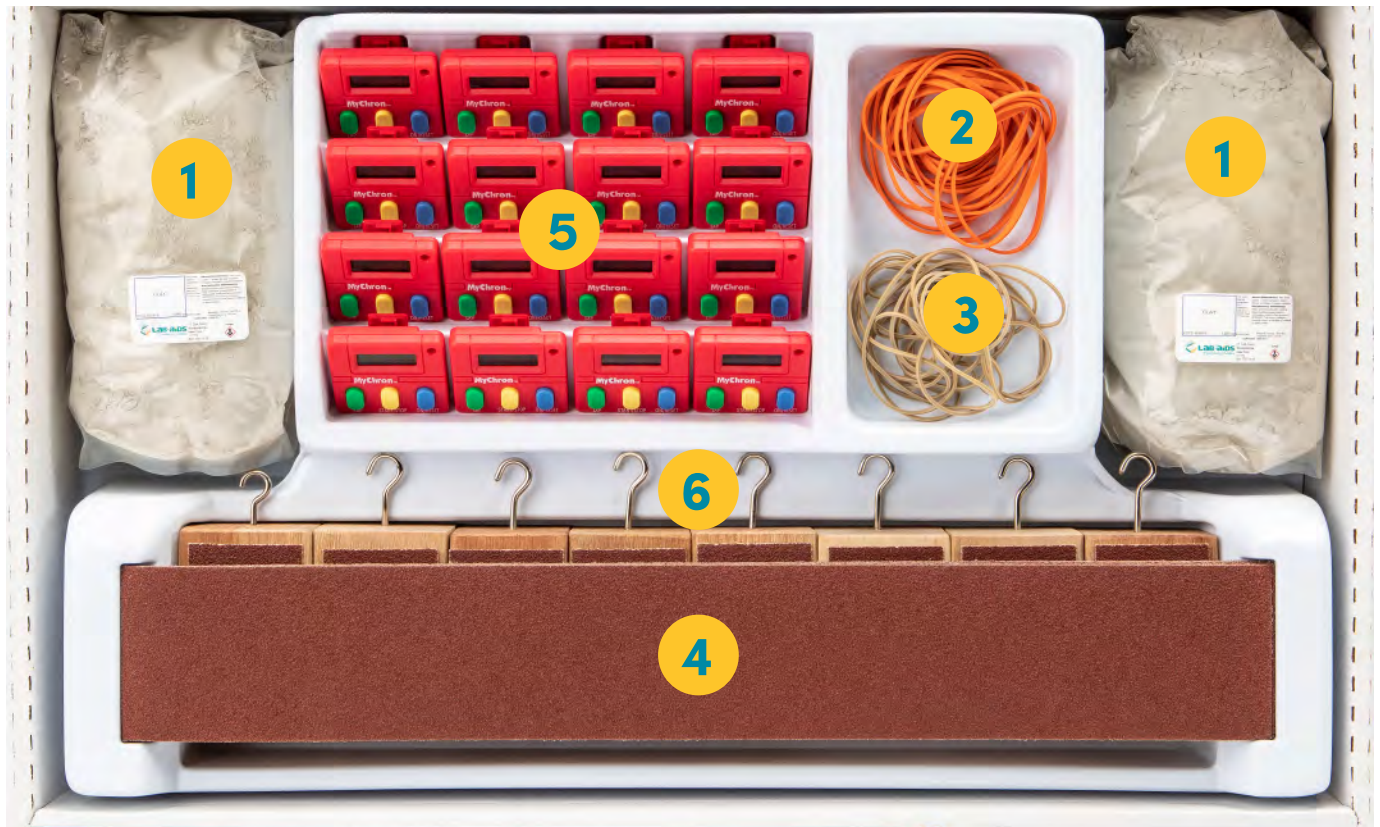

Geological Processes Drawer 2

Third Edition

Geological Processes Drawer 2

No.	Description	Item No.
1.	SEPUP Tray	CT-001
2.	Tube holders for SEPUP Tray	IAPS-V002
3.	Tubes, transparent, with hole	TUBE0033

Geological Processes Drawer 3

Third Edition

Geological Processes Drawer 3

No.	Description	Item No.
1.	Baking soda, 30 g jars	IAES-B004
2.	Convection vials and plug with 2 holes	IAES-P038-1
3.	Less gassy "Magma", 60 mL dispensing bottles	IAES-B005
4.	More gassy "Magma", 60 mL dispensing bottles	IAES-B006
5.	Plastic cups with circular depression	R701ACUP
6.	Scoops, plastic, white	EI-2P01E
7.	Stoppers	RS-006
8.	Tubes (vials), colorless, plastic, 3 dram	HM-PVX10E
9.	Volcano model tops	IAES-V009
10.	Cups, graduated, 30 mL	TW-GCX16
11.	Volcano model bases	IAES-V010
12.	Spoon, plastic	TW-SPX16

Geological Processes Drawer 4

Third Edition

Geological Processes Drawer 4

No.	Description	Item No.
1.	Clay, 1250 cc containers	EDCE-B006-B
2.	Rubber bands, thick, orange	RB-013A
3.	Rubber bands, thin, green or beige	RB-013B
4.	Sandpaper, long strip	SA-004A
5.	Timers, MyChron	SW-005
6.	Wooden blocks (with coarse sandpaper, fine sandpaper, and hook attached)	SMS-P031

Geological Processes Drawer 5

Third Edition

Geological Processes Drawer 5

No.	Description	Item No.
1.	Plastic cups, 9 oz	TW-9CX16
2.	World puzzles	IAES-P035-1
3.	Rulers, metric, 15cm	RU-003B
4.	Game tokens, (set of 28 blue, 2 red)	SMS-P028
5.	Tape measures	MT-001
6.	Tape rolls, masking	TA-009A
7.	Food Coloring solution, red, drop control Bottles, 15 mL	EHR-1-7E
8.	Syringes, 20 cc	SY-004