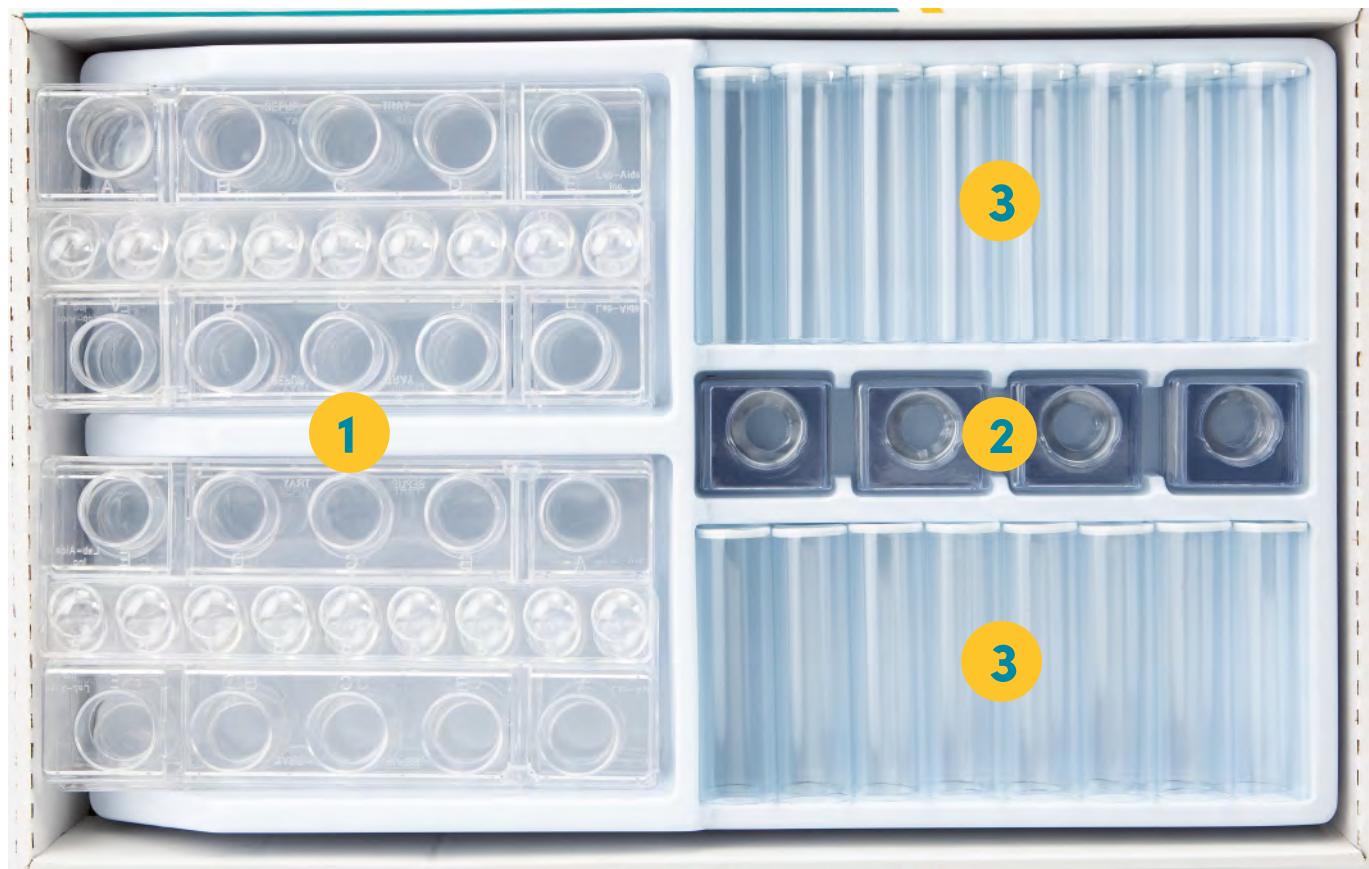

Issues and Science[®] Geological Processes

COMPLETE EQUIPMENT Layout & Refills

Geological Processes Drawer 1

Third Edition

Geological Processes Drawer 1

No.	Description	Item No.
1.	Calculators	CA-019
2.	Magnifying lens, 4x	MA-001
3.	Sand, 1250 cc containers	SMS-B012
4.	Sandstone pieces, black dot	SA008A
5.	Shale pieces, double orange dot	SH003A
6.	Basalt rock samples	BA010
7.	Pumice rock samples	PU001

Geological Processes Drawer 2

Third Edition

Geological Processes Drawer 2

No.	Description	Item No.
1.	SEPUP Tray	CT-001
2.	Tube holders for SEPUP Tray	IAPS-V002
3.	Tubes, transparent, with hole	TUBE0033

Geological Processes Drawer 3

Third Edition

Geological Processes Drawer 3

No.	Description	Item No.
1.	Baking soda, 30 g jars	IAES-B004
2.	Convection vials and plug with 2 holes	IAES-P038-1
3.	Less gassy "Magma", 60 mL dispensing bottles	IAES-B005
4.	More gassy "Magma", 60 mL dispensing bottles	IAES-B006
5.	Plastic cups with circular depression	R701ACUP
6.	Scoops, plastic, white	EI-2P01E
7.	Stoppers	RS-006
8.	Tubes (vials), colorless, plastic, 3 dram	HM-PVX10E
9.	Volcano model tops	IAES-V009
10.	Cups, graduated, 30 mL	TW-GCX16
11.	Volcano model bases	IAES-V010
12.	Spoon, plastic	TW-SPX16

Geological Processes Drawer 5

Third Edition

Geological Processes Drawer 5

No.	Description	Item No.
1.	Plastic cups, 9 oz	TW-9CX16
2.	World puzzles	IAES-P035-1
3.	Rulers, metric, 15cm	RU-003B
4.	Game tokens, (set of 28 blue, 2 red)	SMS-P028
5.	Tape measures	MT-001
6.	Tape rolls, masking	TA-009A
7.	Food Coloring solution, red, drop control Bottles, 15 mL	EHR-1-7E
8.	Syringes, 20 cc	SY-004